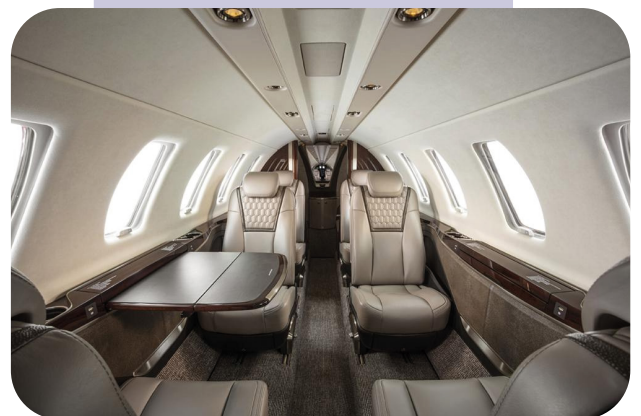

Citation CJ4

The Cessna Citation CJ4 is the epitome of luxury and speed. As the larger and faster version of the Citation Jet CJ3, it boasts a spacious cabin that comfortably seats eight passengers and two crew members. With a top speed of 521 mph and a range of 2150 nautical miles, it offers the perfect balance of power and efficiency. And, with all the great runway characteristics you expect from a Citation, it's the perfect choice for busy executives who value comfort and convenience.

Range
2150 NM

Speed
512 KIAS

Capacity
9 passengers

SPECIFICATIONS

CABIN HEIGHT | 4 FT 9 IN

CABIN WIDTH | 4 FT 10 IN

CABIN LENGTH | 17 FT 4 IN

BAGGAGE CAPACITY | 77 CU FT

LAVATORY | ENCLOSED BELTED SEAT OPTION

GALLEY | REFRESHMENT

SEATING CAPACITY | UP TO 9 PASSENGERS

ENTERTAINMENT | AIRSHOW 4000, DVD PLAYER, AND LCD SCREENS

Interior

Floor Plan Configuration